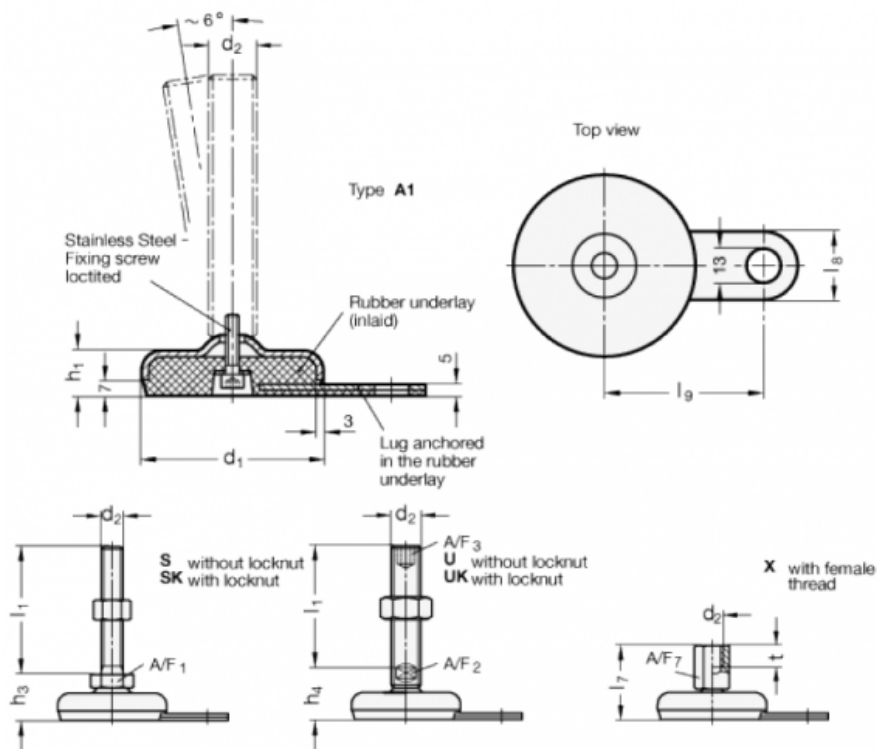

Data Sheet

Article number: 203280M1060A1S

Description: E+G levelling foot

GN 32-80-M10-60-A1-S

Note: S Without nut, External hexagon at the bottom

Measures

A/F1	=	17
d1	=	80
d2	=	M10
h1	=	20
h3	=	28
l1	=	60
l8	=	30
l9	=	70